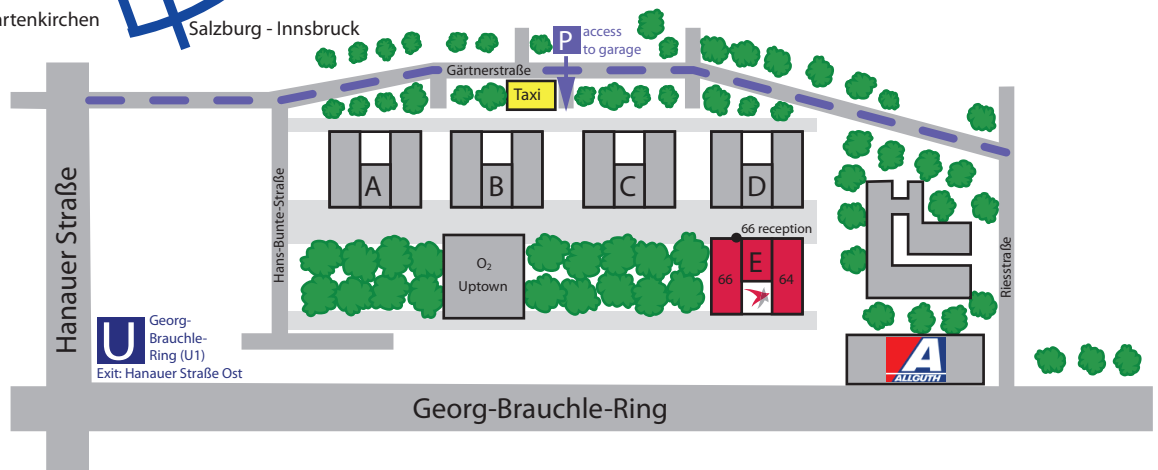

## How to Find Us

Reception 3<sup>rd</sup> floor, Georg-Brauchle-Ring 66  
80992 München, Fon. +49 (0)89 4544 - 01

#### From Munich Main Station

Take the underground U1 (direction Olympia Einkaufszentrum). Get off at Georg-Brauchle-Ring (exit Hanauer Str. Ost). It's a 5-minute walk to Astellas, Campus E.

#### A96 (from Lindau) or A95 (from Garmisch-Partenkirchen)

At the end of the motorway turn left into Garmischer Straße towards Autobahn Nürnberg. Go straight on, cross the Donnersberger Brücke and go through the Landshuter Allee tunnel to Dachauer Straße. Leave the Mittlerer Ring on the right and turn left into Dachauer Straße. Follow Dachauer Straße to intersection Hanauer Str. and turn right into Hanauer Str.. Cross the intersection Georg-Brauchle-Ring and then turn right into Gärtnerstraße. The Astellas building is on the right (Campus E, Georg-Brauchle-Ring 66).

#### A8 (from Stuttgart)

At the end of the motorway (München-West) follow Verdistrasse / Menzinger Straße.

Turn left into the Wintrichring – later on called Georg-Brauchle-Ring - toward Autobahn Nürnberg. Go until intersection Hanauer Str. and turn left into Hanauer Str. Then turn right into Gärtnerstraße. The Astellas building is on the right (Campus E, Georg-Brauchle-Ring 66).